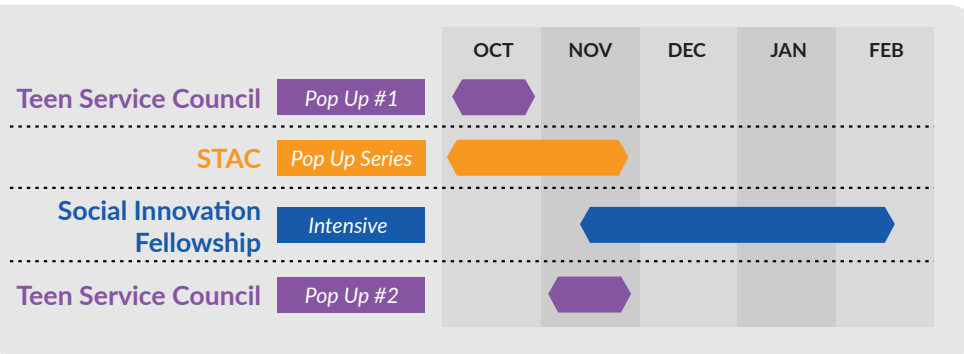

## YEAR-LONG PROGRAMS:

Diller applications are closed, PLF applications open through Aug 1, 2021

## FALL PROGRAMS:

Fall Registration Opens August 16, 2021