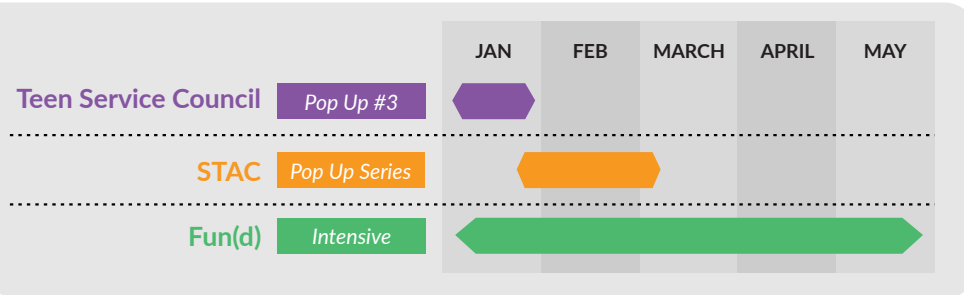

WINTER PROGRAMS:

Winter Registration Opens November 1, 2021